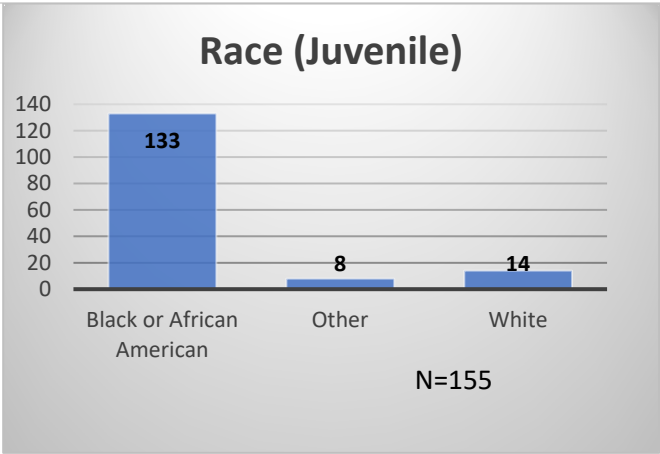

Daily Data Dashboard – November 22, 2023
Demographics for JTDC Population
Wednesday Morning Midnight Count

Data sources: cFive Supervisor – Probation Population and RMIS – JTDC Population