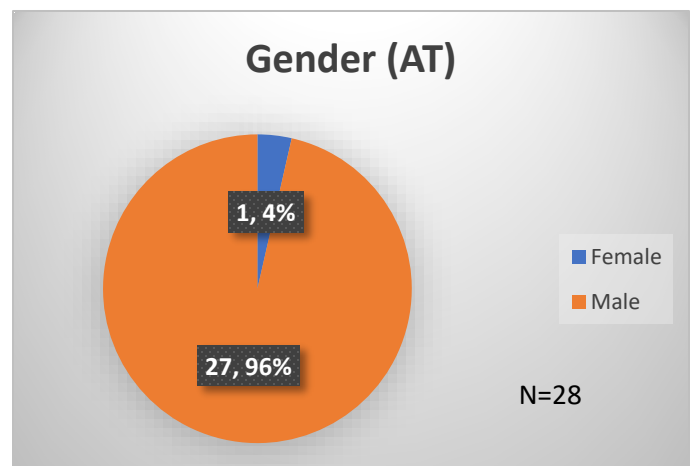

Daily Data Dashboard – November 22, 2023
Demographics for JTDC Population
Wednesday Morning Midnight Count

Total # of probation Involved youth¹: 1,320

¹ Probation Active: Any youth who is pending sentencing with an active social history, has been formally placed on probation or supervision with Cook County Juvenile Probation on the date of the report.