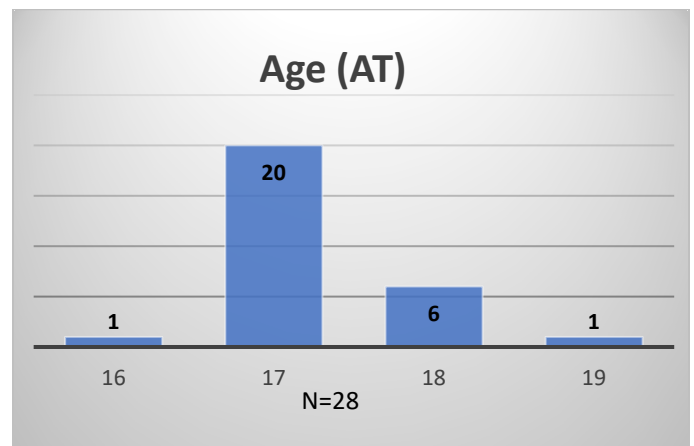

Daily Data Dashboard – November 22, 2023
Demographics for JTDC Population
Wednesday Morning Midnight Count

Total # of probation Involved youth¹: 1,320

¹ Probation Active: Any youth who is pending sentencing with an active social history, has been formally placed on probation or supervision with Cook County Juvenile Probation on the date of the report.