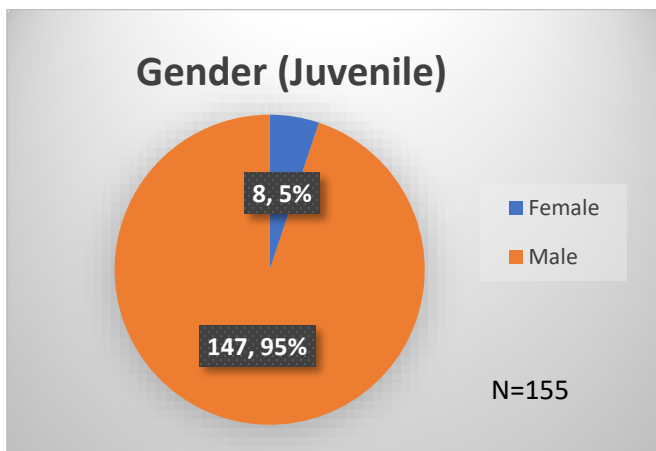

Daily Data Dashboard – November 22, 2023
Demographics for JTDC Population
Wednesday Morning Midnight Count

Total # of probation Involved youth¹: 1,320

¹ Probation Active: Any youth who is pending sentencing with an active social history, has been formally placed on probation or supervision with Cook County Juvenile Probation on the date of the report.