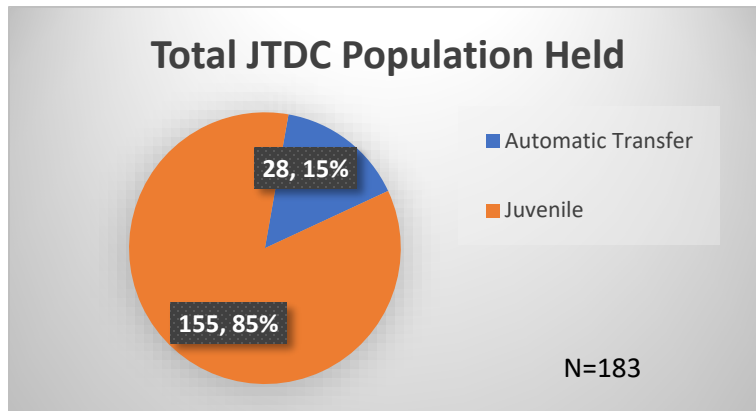

Daily Data Dashboard – November 22, 2023
Demographics for JTDC Population
Wednesday Morning Midnight Count

Total # of probation Involved youth¹: 1,320

¹ Probation Active: Any youth who is pending sentencing with an active social history, has been formally placed on probation or supervision with Cook County Juvenile Probation on the date of the report.