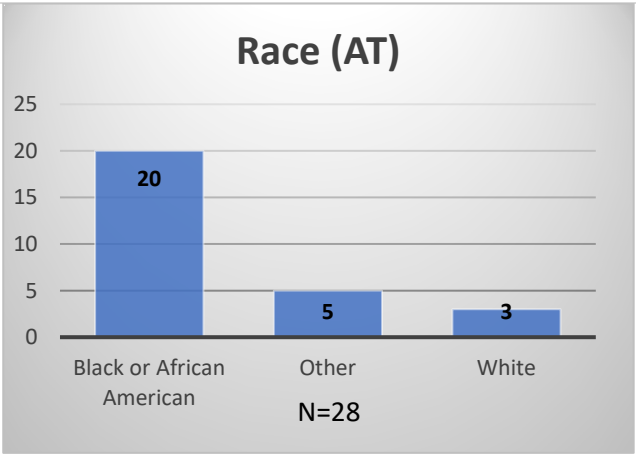

Daily Data Dashboard – November 22, 2023
Demographics for JTDC Population
Wednesday Morning Midnight Count

Data sources: cFive Supervisor – Probation Population and RMIS – JTDC Population