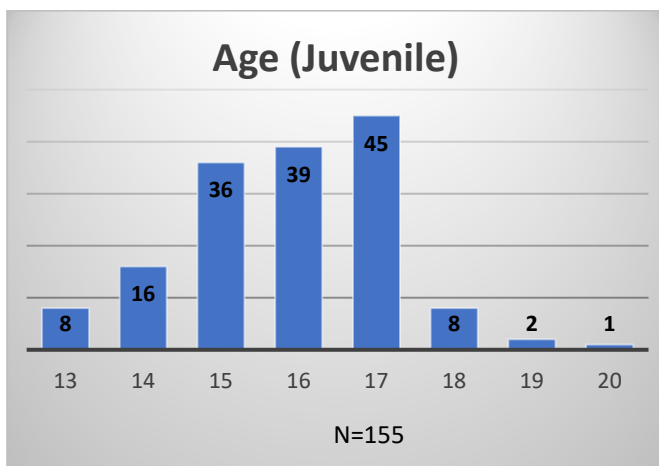

Daily Data Dashboard – November 22, 2023
Demographics for JTDC Population
Wednesday Morning Midnight Count

Total # of probation Involved youth¹: 1,320

¹ Probation Active: Any youth who is pending sentencing with an active social history, has been formally placed on probation or supervision with Cook County Juvenile Probation on the date of the report.